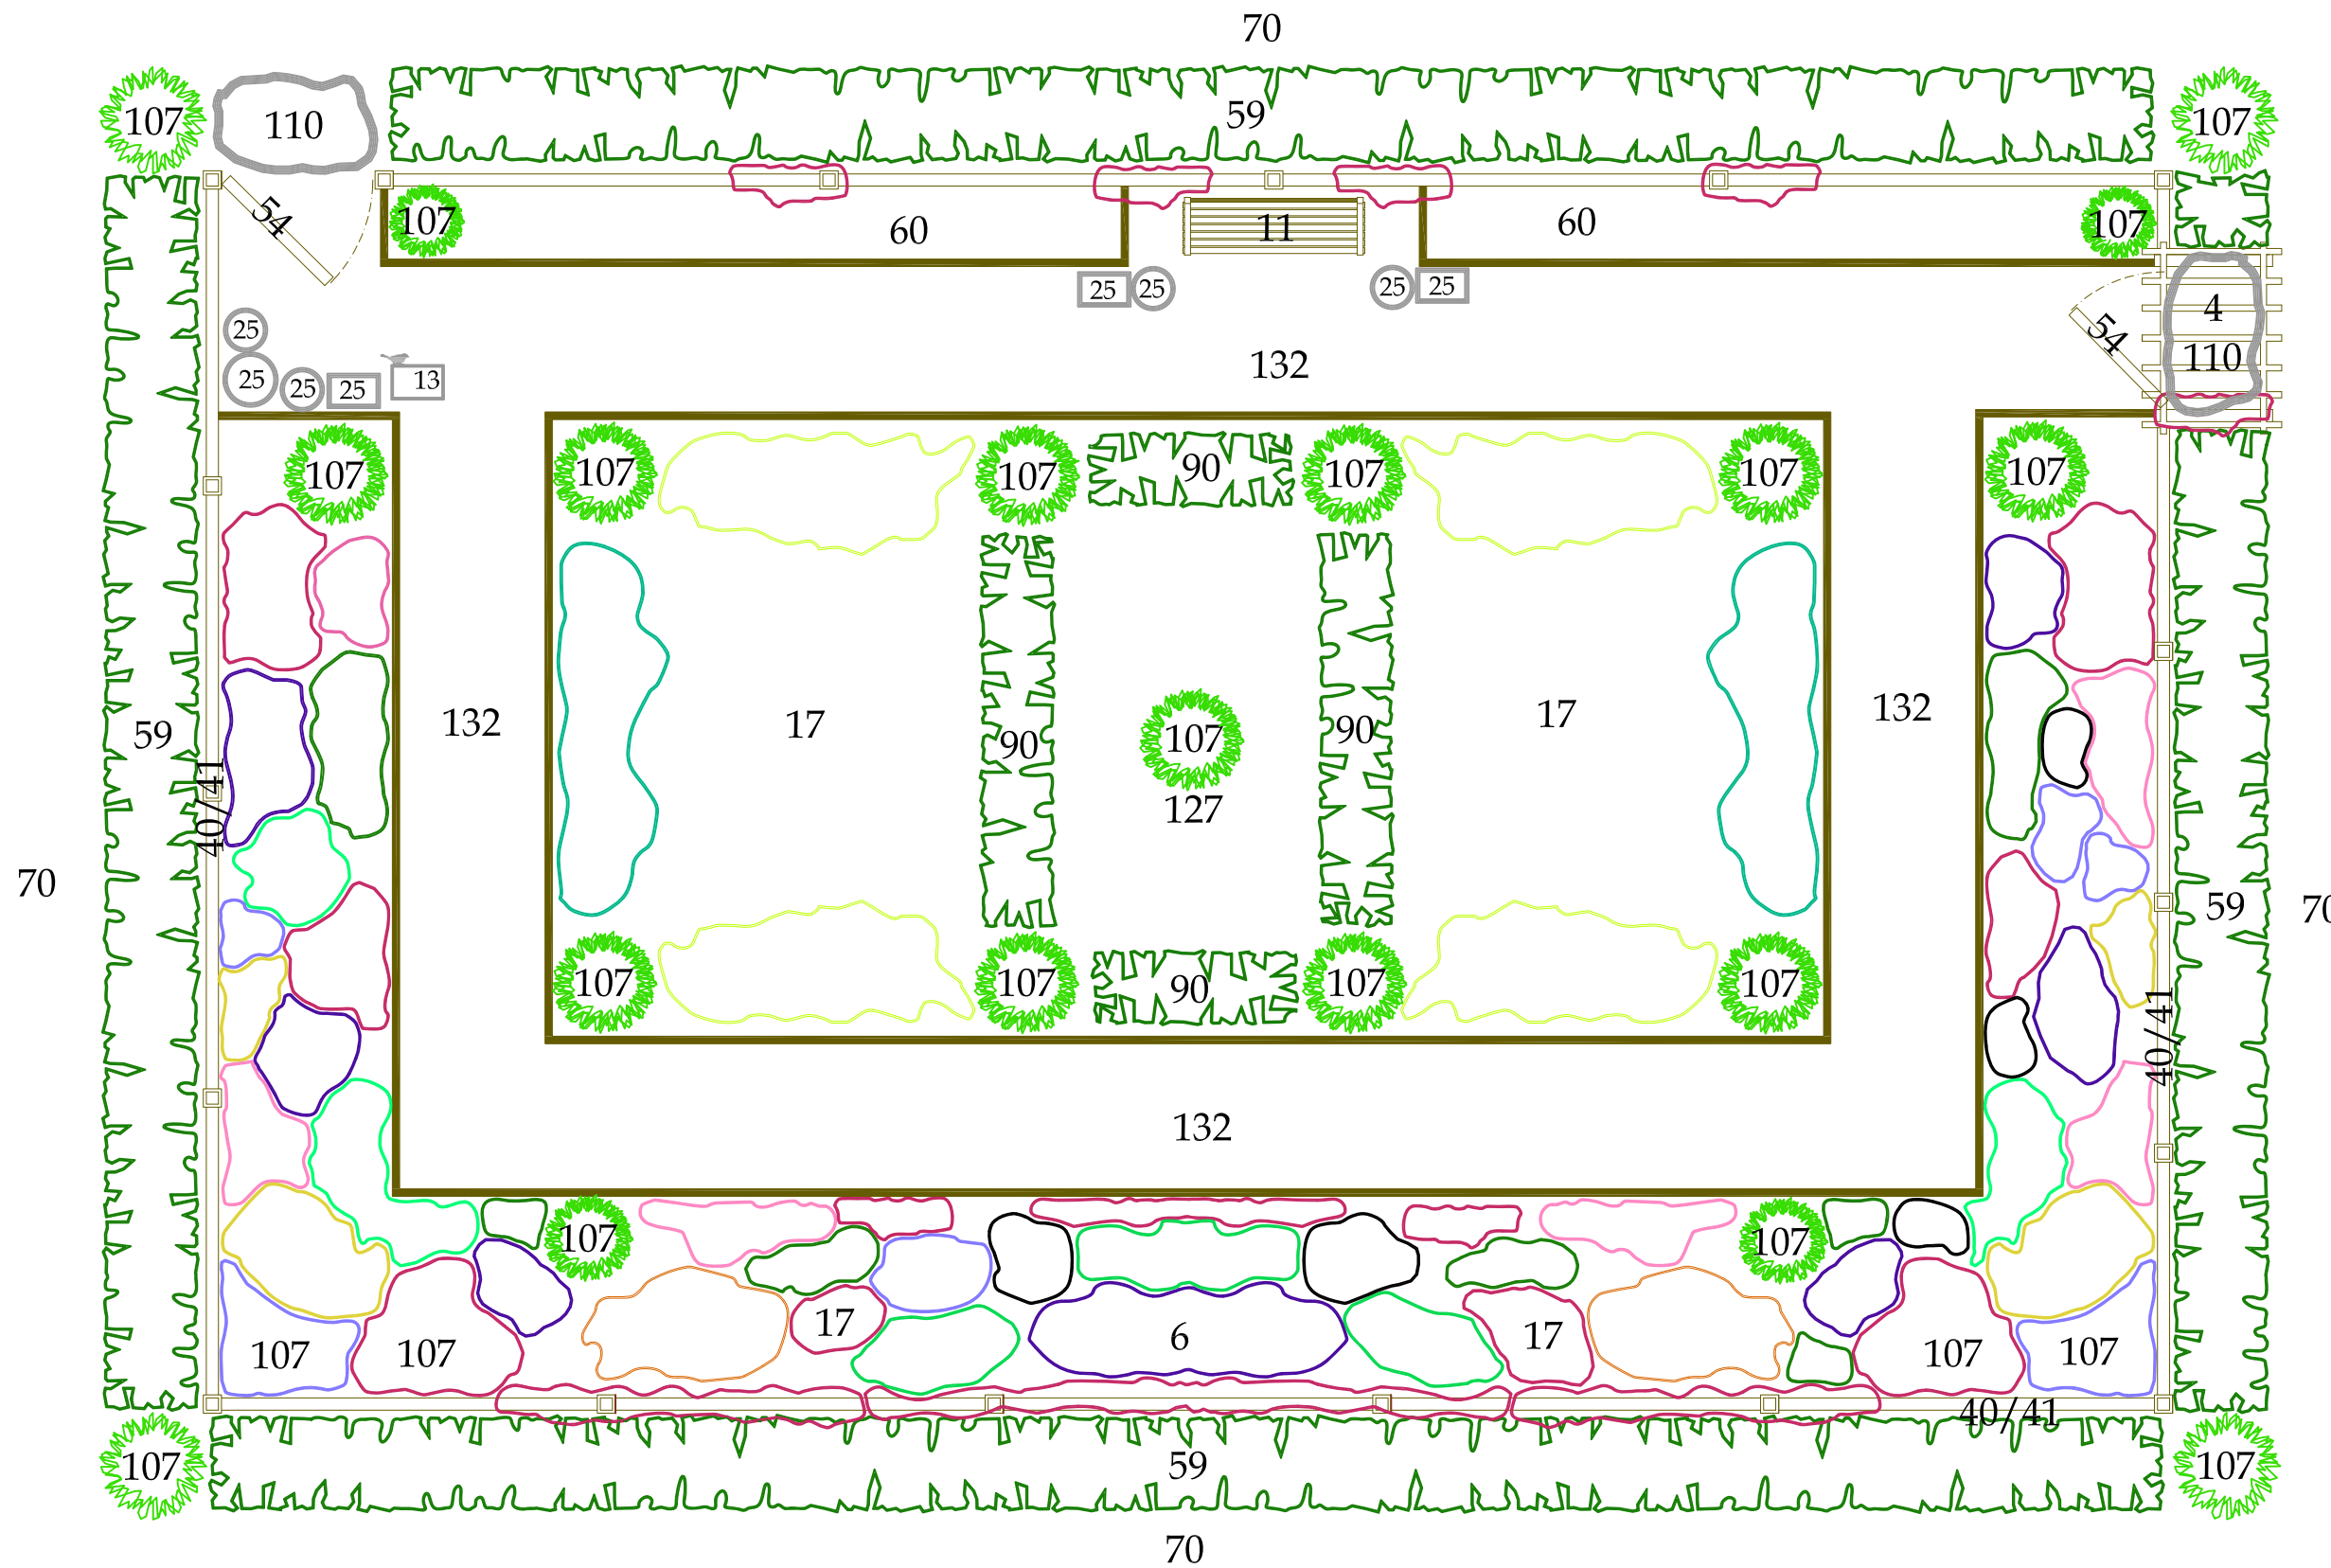

GARDEN FEATURES MAP

FOR

GARY AND JENNIFER DOWNING'S CUTTING GARDEN

1197 MINE HILL ROAD, FAIRFIELD, CONNECTICUT

GARDEN FEATURES

- 4. ARBORS
- 6. ARMILLARY SPHERES
- 11. BENCHES
- 13. BIRD BATHS
- 17. BULBS
- 25. CONTAINERS
- 40. FENCES, WIRE
- 41. FENCES, WOODEN
- 54. GATES
- 59. HEDGES
- 60. HERB GARDENS
- 70. LAWNS
- 90. PARTERRES
- 107. SHRUBS
- 110. STEPPING STONES
- 127. URNS
- 132. WALKWAYS, GRAVEL

POTTING SHED